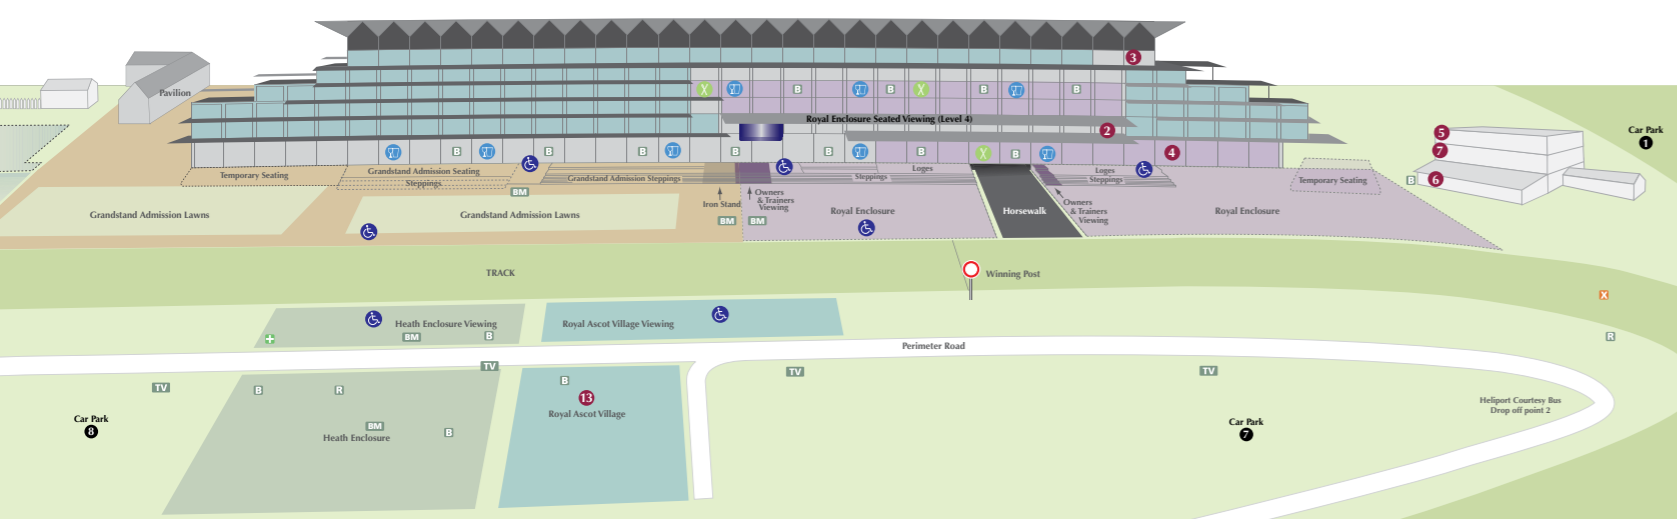

TRACK SIDE

- TV** TV
- BM** Bookmakers
- B** Betting Facility
- +** First Aid
- ♿** Disabled Viewing
- BS** Band Stand
- X** Course Crossing Point
- Private Boxes
- Royal Enclosure Badgeholders' Area only.
Royal Enclosure Badgeholders also have access to the Grandstand Admission Area.
Grandstand Admission racegoers have access to all areas except the Royal Enclosure.

PARADE RING SIDE

- PRIVATE HOSPITALITY**
- 1** Parade Ring Restaurant (Core 3, Level 2)
 - 2** Windsor Forest Restaurant (Core 1, Level 2)*
 - 3** Panoramic Restaurant (Core 1, Level 6)*
 - 4** Trackside Restaurant (Core 1, Concourse)*
 - 5** Bessborough Restaurant*
 - 6** Old Paddock Chalets*
 - 7** Carriages Restaurant*
 - 8** Greenyard Restaurant
 - 9** Old Paddock Restaurant
 - 10** Royal Ascot Village (in centre of course)
 - 11** Royal Ascot Pavilion
 - 12** Imperial Events Courtyard
 - 13** Queen Anne Rooms

*Located on Track Side map opposite