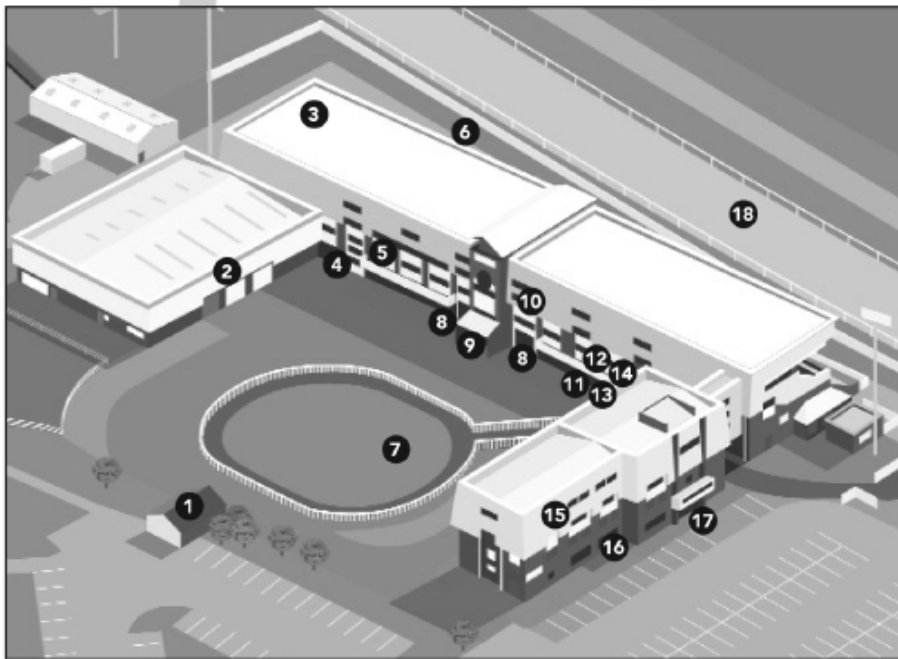

wolverhampton racecourse

← GRANDSTAND KEY		↑ RACECOURSE KEY
1 Turnstiles (entrance to the Grandstand Enclosure)	11 Weigh Inn Bar	19 Grandstand Enclosure Car Park
2 The Ringside Suite/Restaurant	12 The Wulfrun Suite / Premier Enclosure containing Annual Members', Owners' & Trainers' Bar	20 Staff Car Park
3 Chaser's Bar	(except Sat evenings) leading to Corporate Hospitality Boxes and Press Box (1st Floor)	21 Premier Enclosure Car Park
4 Entrance to Chaser's Bar and The Ringside	13 Information Office	22 Hotel Car Park
5 The Dunstall Suite (1st Floor) (Owners & Trainers Bar and restaurant on Sat evenings)	14 Weigh In Room	23 Stables
6 Grandstand	15 Hotel Bedrooms	24 Pre-Parade Ring
7 Parade Ring	16 The Parade Restaurant (entrance via Hotel Reception)	25 Lester's
8 The Concourse (access to track side)	17 Hotel Reception	26 Jockey Accommodation
9 Lift & Stairs to all Floors	18 Race Track	
10 The Horizons Restaurant (3rd Floor)		