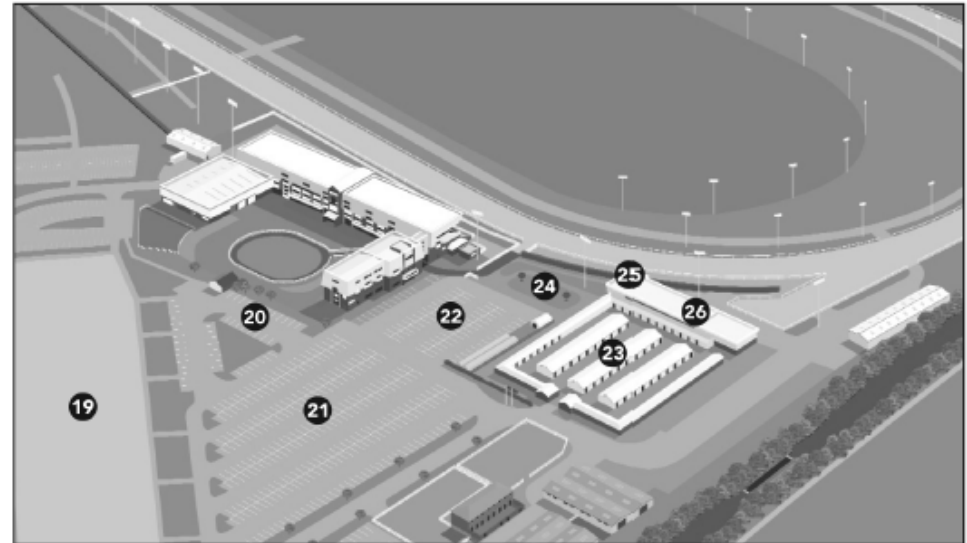

wolverhampton racecourse

← GRANDSTAND KEY		↑ RACECOURSE KEY
1 Turnstiles (entrance to the Grandstand Enclosure)	11 Weigh Inn Bar	19 Grandstand Enclosure Car Park
2 The Ringside Suite/Restaurant	12 The Wulfrun Suite / Premier Enclosure containing Annual Members', Owners' & Trainers' Bar	20 Staff Car Park
3 Chaser's Bar	(except Sat evenings) leading to Corporate Hospitality Boxes and Press Box (1st Floor)	21 Premier Enclosure Car Park
4 Entrance to Chaser's Bar and The Ringside	13 Information Office	22 Hotel Car Park
5 The Dunstall Suite (1st Floor) (Owners & Trainers Bar and restaurant on Sat evenings)	14 Weigh In Room	23 Stables
6 Grandstand	15 Hotel Bedrooms	24 Pre-Parade Ring
7 Parade Ring	16 The Parade Restaurant (entrance via Hotel Reception)	25 Lester's
8 The Concourse (access to track side)	17 Hotel Reception	26 Jockey Accommodation
9 Lift & Stairs to all Floors	18 Race Track	
10 The Horizons Restaurant (3rd Floor)		