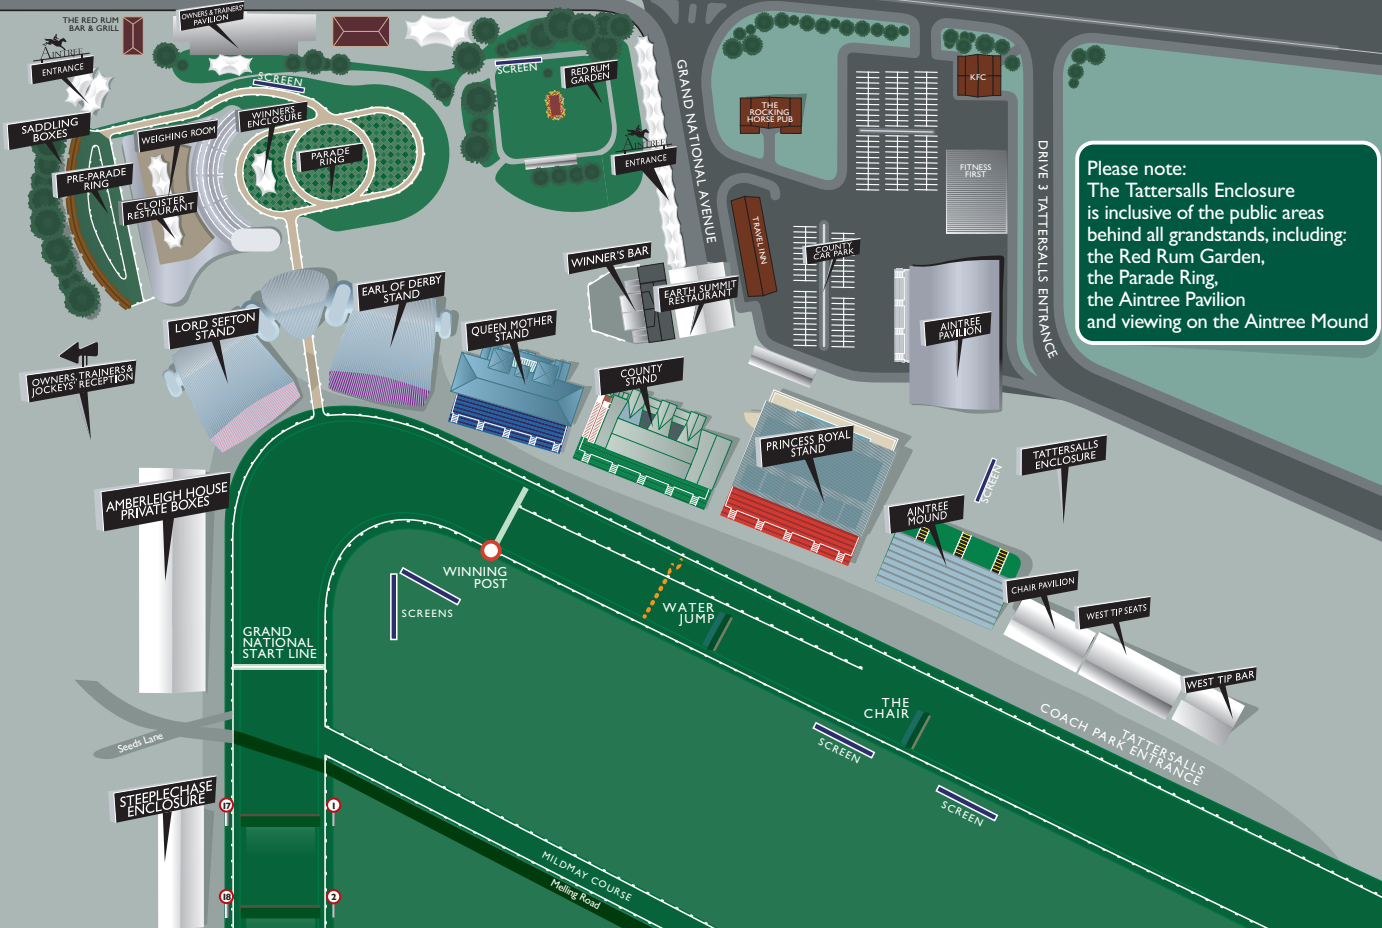

AINTREE FACILITIES MAP

Aintree Station

ORMSKIRK ROAD

GRAND NATIONAL AVENUE

DRIVE 3 TATTERSALLS ENTRANCE

Please note:
The Tattersalls Enclosure is inclusive of the public areas behind all grandstands, including: the Red Rum Garden, the Parade Ring, the Aintree Pavilion and viewing on the Aintree Mound